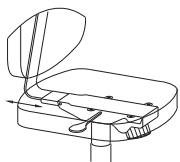

ON THE OPTIONS

Amneon task chairs include the following mechanical features and are available in these styles (*all measurements in inches*):

T Mechanism

T Mechanism (Swivel Tilt)

- Posture Back
- Swivels 360 degrees
- Adjustable Seat Height
- Fixed Back Height
- Seat and Back Tilt
- Horizontal Back Rest Depth adjustment