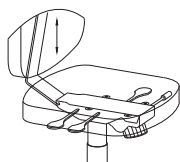

# ON THE OPTIONS

Amneon task chairs include the following mechanical features and are available in these styles (*all measurements in inches*):

T Mechanism

## T Mechanism (Swivel Tilt)

- Posture Back
- Swivels 360 degrees
- Adjustable Seat Height
- Fixed Back Height
- Seat and Back Tilt
- Horizontal Back Rest Depth adjustment

M Mechanism

## M Mechanism (Enhanced Multi-Function)

- Ratchet Back
- Swivels 360 degrees
- Adjustable Seat Height
- Ratchet Back Height Adjustment
- Independent Back Tilt
- Tilt Tension Control
- Seat and Back Tilt
- Infinite Back Angle Adjustment
- Infinite Position Tilt Lock
- 5 Forward Tilt Seat Pivots
- Free Floats in Unlocked Position