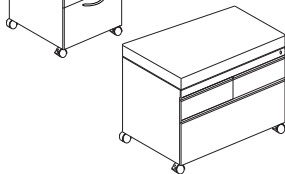

AMNEON
FURNITURE

ON THE OPTIONS

Amneon pedestal files, mobile pedestals, lateral files, file centers and mobile file centers come in the following sizes and configurations (*all measurements in inches*):

Floor Pedestal

Floor & Mobile Filing Pedestals (Satin Nickel Pull, Full Pull)

Box/Box/File Floor	28x16x18	22	28
File/File Floor	28x16x18	22	28
Box/Box/File Mobile	27x16x18	22	28
File/File Mobile	27x16x18	22	28

Mobile w/cushion top

Box/File Mobile	23x15 ¹ / ₄ x18 ⁷ / ₈	21 ⁷ / ₈
-----------------	---	--------------------------------

Floor & Mobile File Centers (Satin Nickel Pull, Full Pull)

3-Drawer Floor	28x31x18
4-Drawer Floor	28x31x18
3-Drawer Mobile	24 ¹ / ₄ x30x18 3/8