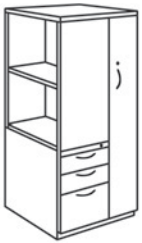

ON THE OPTIONS

Wardrobe Storage Tower w/Side Bookcase

Wardrobe Storage Tower with Side Bookcase (Satin Nickel Pull, Full Pull)

52" High

- File/File w/Right Door
- File/File w/Left Door
- Box/Box/File w/Right Door
- Box/Box/File w/Left Door

64" High

- File/File w/Right Door
- File/File w/Left Door
- Box/Box/File w/Right Door
- Box/Box/File w/Left Door